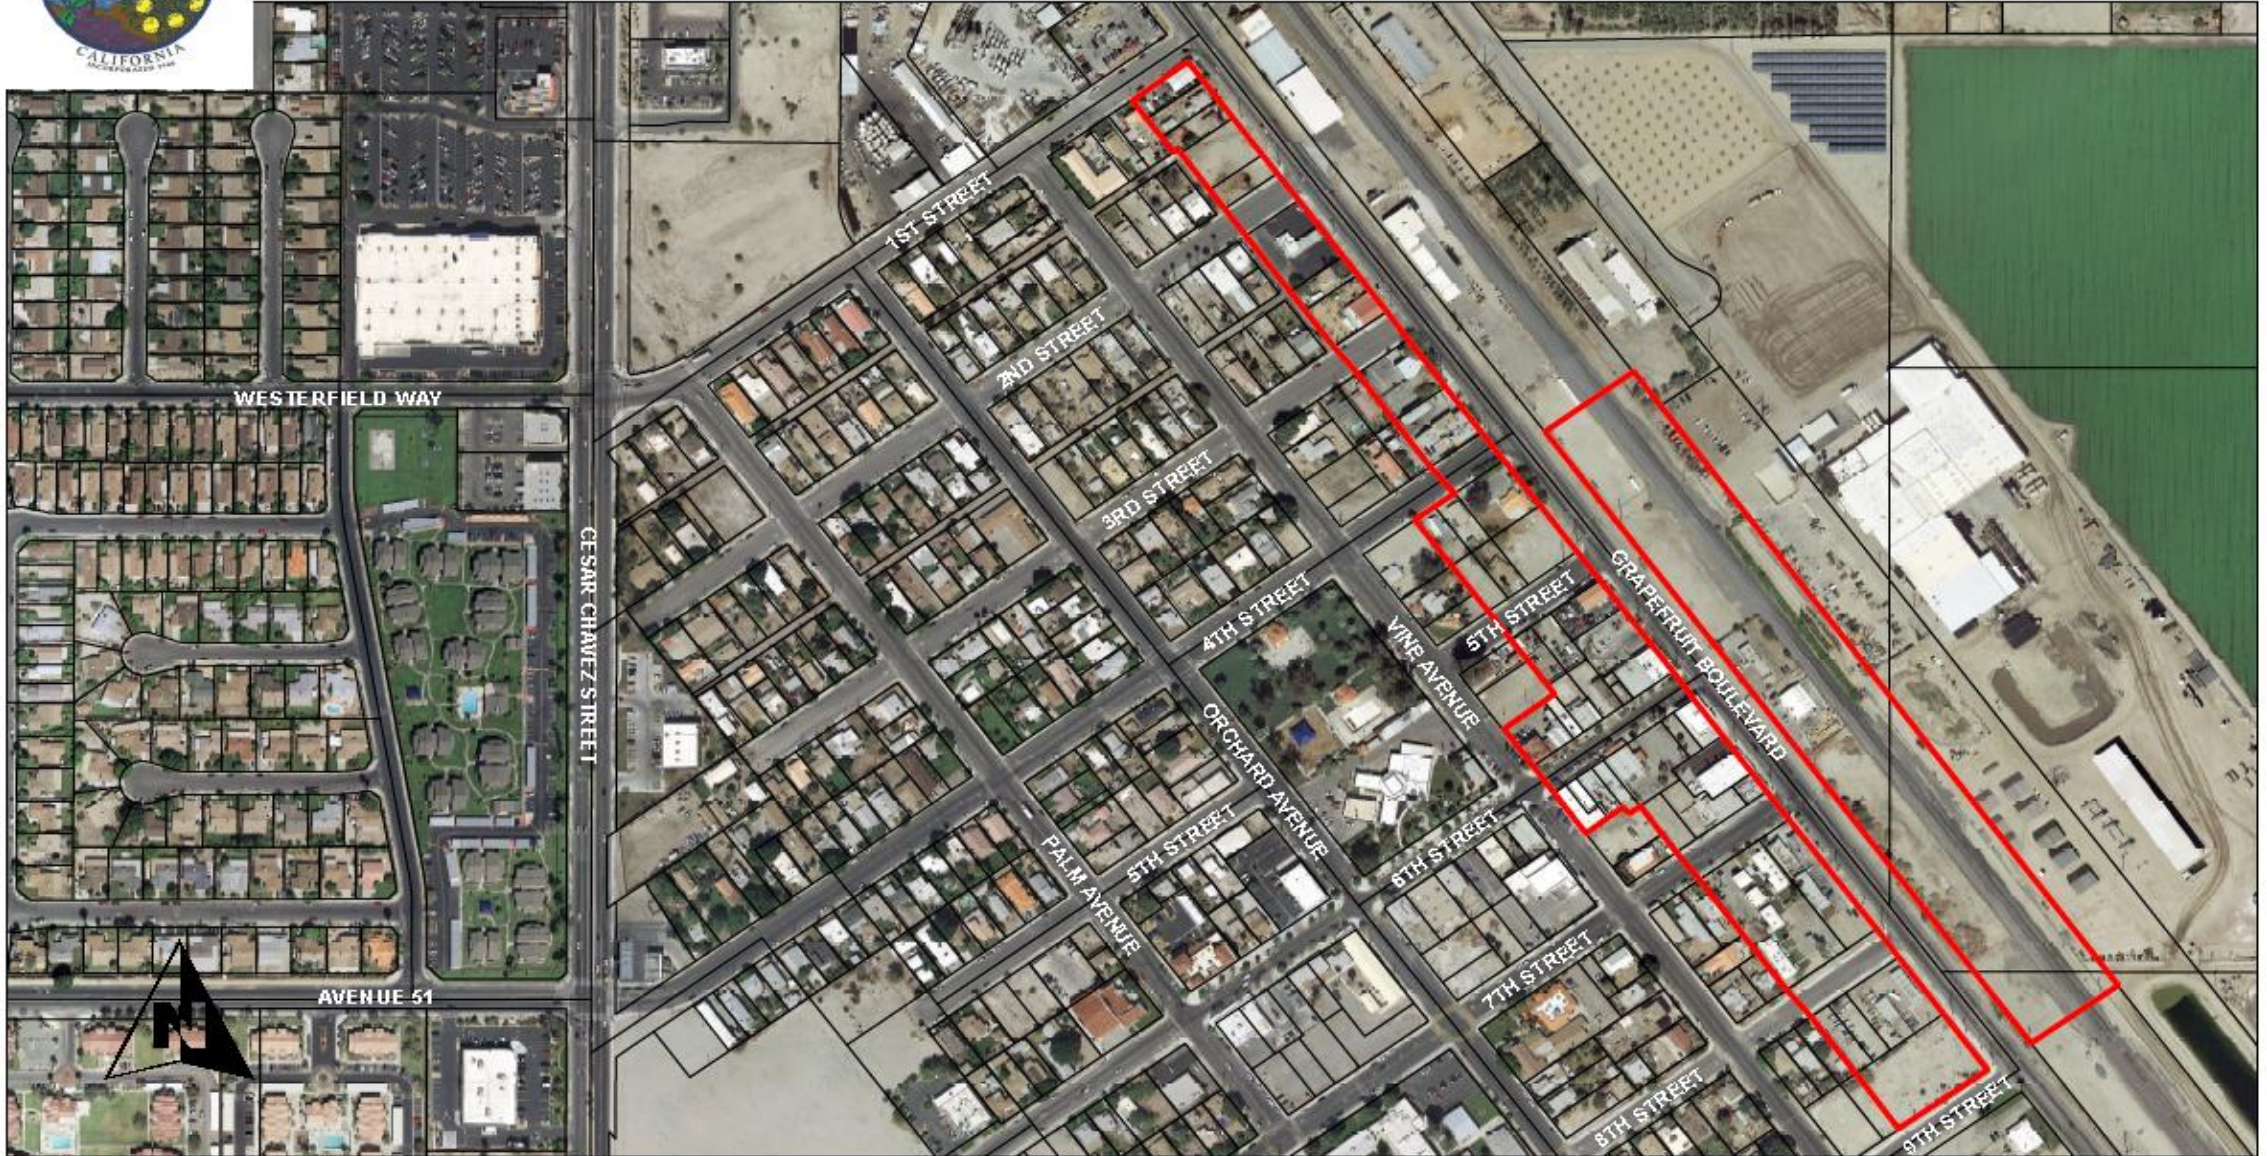

City of Coachella Retail Cannabis Maps

Pueblo Viejo

Glenroy Resort

Dillon Road Area

MW - Wrecking Yard Zone

MS-IP - Industrial Park Area