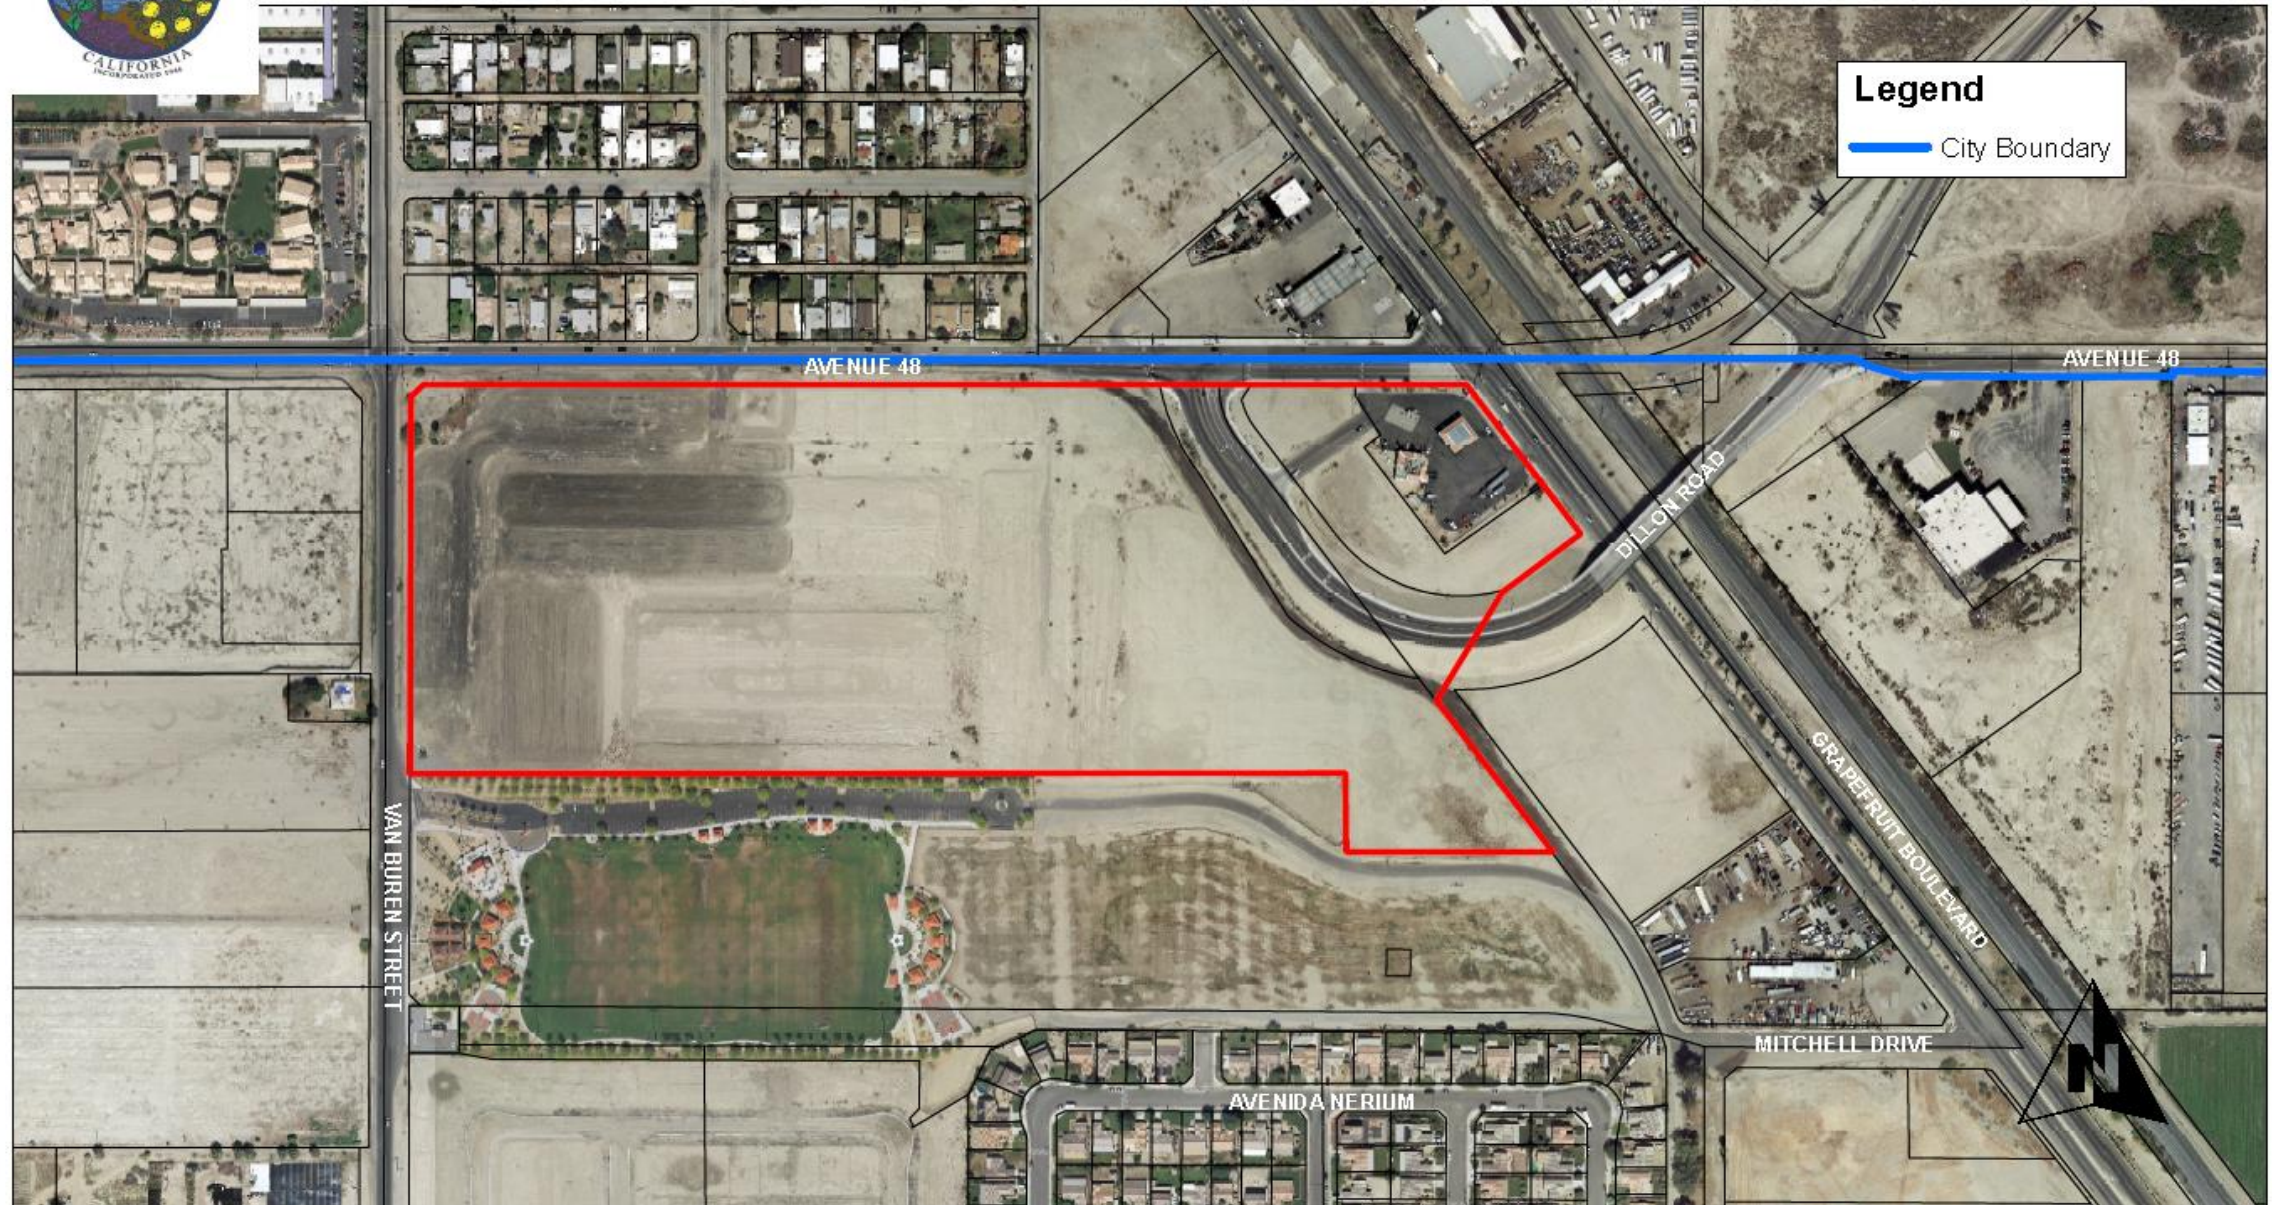

City of Coachella Retail Cannabis Maps

Pueblo Viejo

Glenroy Resort

Dillon Road Area

MW - Wrecking Yard Zone

MS-IP - Industrial Park Area