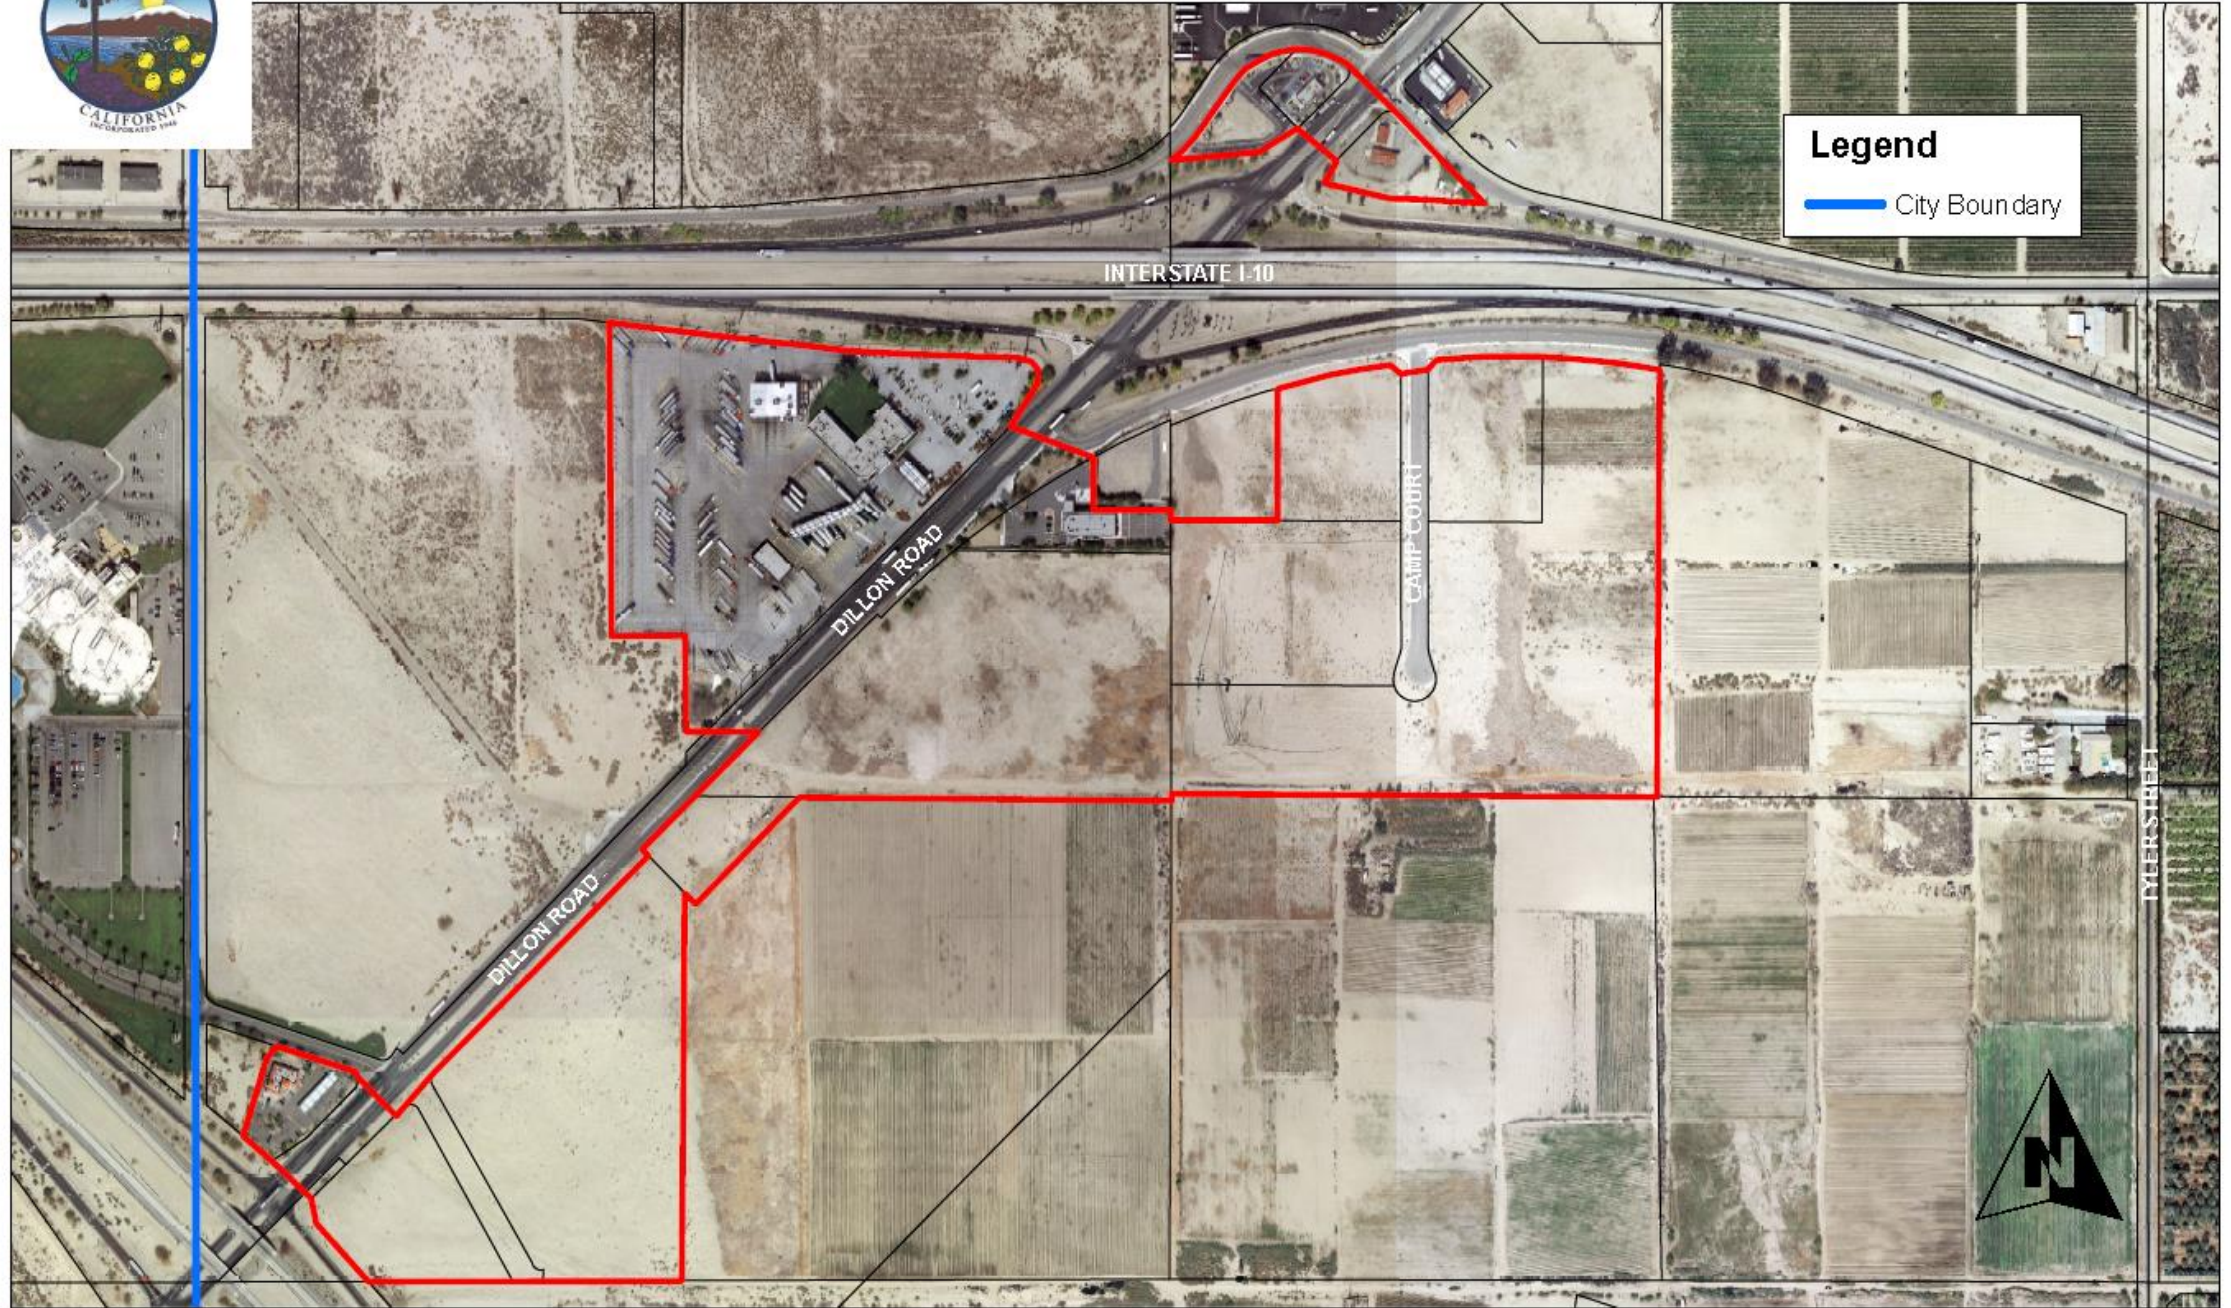

City of Coachella Retail Cannabis Maps

Pueblo Viejo

Glenroy Resort

Dillon Road Area

MW - Wrecking Yard Zone

MS-IP - Industrial Park Area